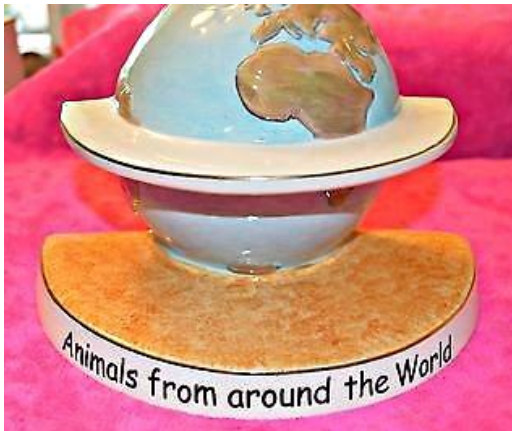

Wade Sets with Display Stands – from 2002 to 2018

2002 US Series 5 (Noah's Ark)

2002 US Series 5 (Noah's Ark figurines with Stand)

2003 Circus Stand

2003 Circus Set with Display Stand

2003 Circus Set (gold-trimmed stand)

2003 Circus Set (gold bases) on Stand

Courtesy of Chris N Amanda Edwards (USA Wades)

2007 US Series 6 (Pet Shop Stand)

2007 US Series 6 (Pet Shop figurines with stand)

2007 Animals From Around the World Stand

2007 Animals From Around the World with Stand

2008 US Series 7 (Calendar Stand)

2008 US Series 7 (Calendar figurines with Stand)

2008 Under the Sea Stand

2008 Under the Sea figurines with Stand

Shipwreck Under the Sea trial colourway or sample
Courtesy of David Chown