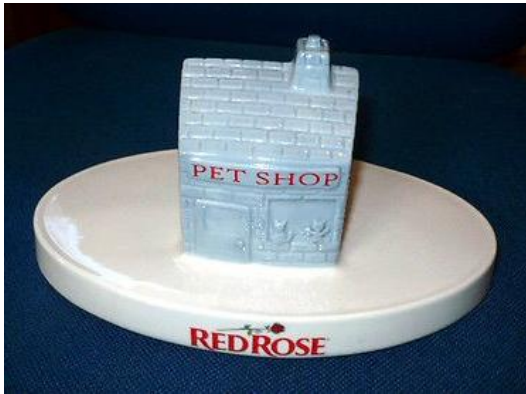

Wade Sets with Display Stands – from 2002 to 2018

2002 US Series 5 (Noah's Ark)

2002 US Series 5 (Noah's Ark figurines with Stand)

2003 Circus Stand

2003 Circus Set with Display Stand

2003 Circus Set (gold-trimmed stand)

2003 Circus Set (gold bases) on Stand

Courtesy of Chris N Amanda Edwards (USA Wades)

2007 US Series 6 (Pet Shop Stand)

2007 US Series 6 (Pet Shop figurines with stand)

2007 Animals From Around the World Stand