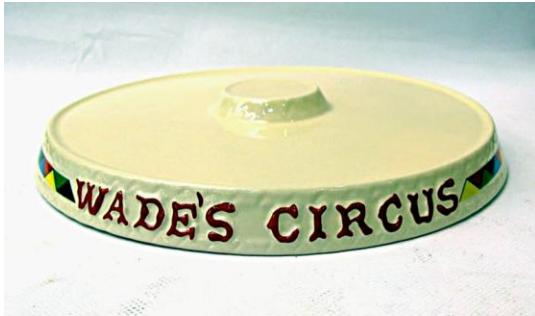

Wade Sets with Display Stands – from 2002 to 2018

2002 US Series 5 (Noah's Ark)

2002 US Series 5 (Noah's Ark figurines with Stand)

2003 Circus Stand

2003 Circus Set with Display Stand

2003 Circus Set (gold-trimmed stand)

2003 Circus Set (gold bases) on Stand

Courtesy of Chris N Amanda Edwards (USA Wades)

2007 US Series 6 (Pet Shop Stand)

2007 US Series 6 (Pet Shop figurines with stand)

2007 Animals From Around the World Stand