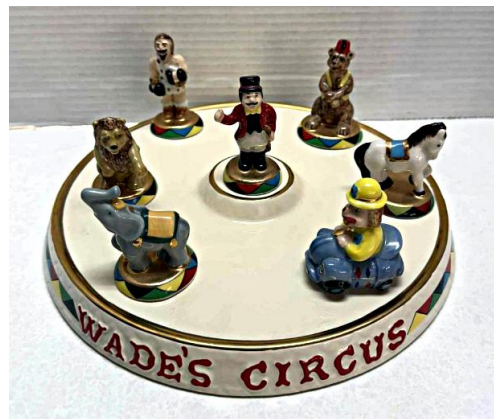

Wade Sets with Display Stands – from 2002 to 2018

2002 US Series 5 (Noah's Ark)

2002 US Series 5 (Noah's Ark figurines with Stand)

2003 Circus Stand

2003 Circus Set with Display Stand

2003 Circus Set (gold-trimmed stand)

2003 Circus Set (gold bases) on Stand

Courtesy of Chris N Amanda Edwards (USA Wades)

2007 US Series 6 (Pet Shop Stand)

2007 US Series 6 (Pet Shop figurines with stand)

2007 Animals From Around the World Stand