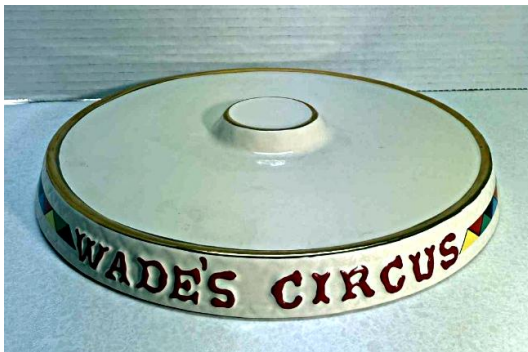

Wade Sets with Display Stands – from 2002 to 2018

2002 US Series 5 (Noah's Ark)

2002 US Series 5 (Noah's Ark figurines with Stand)

2003 Circus Stand

2003 Circus Set with Display Stand

2003 Circus Set (gold-trimmed stand)

2003 Circus Set (gold bases) on Stand

Courtesy of Chris N Amanda Edwards (USA Wades)

2007 US Series 6 (Pet Shop Stand)

2007 US Series 6 (Pet Shop figurines with stand)

2007 Animals From Around the World Stand